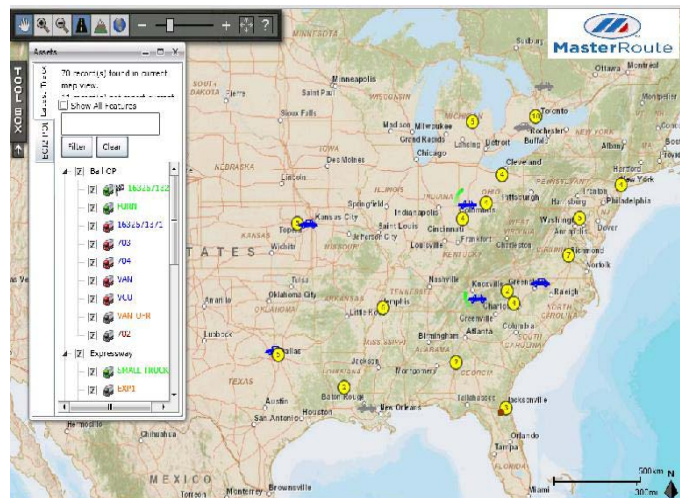

Eliminate Complexity

SF10 trackers are simple to use and reuse. They're compact, portable, and contain everything you need in one integrated and easy-to-use package.